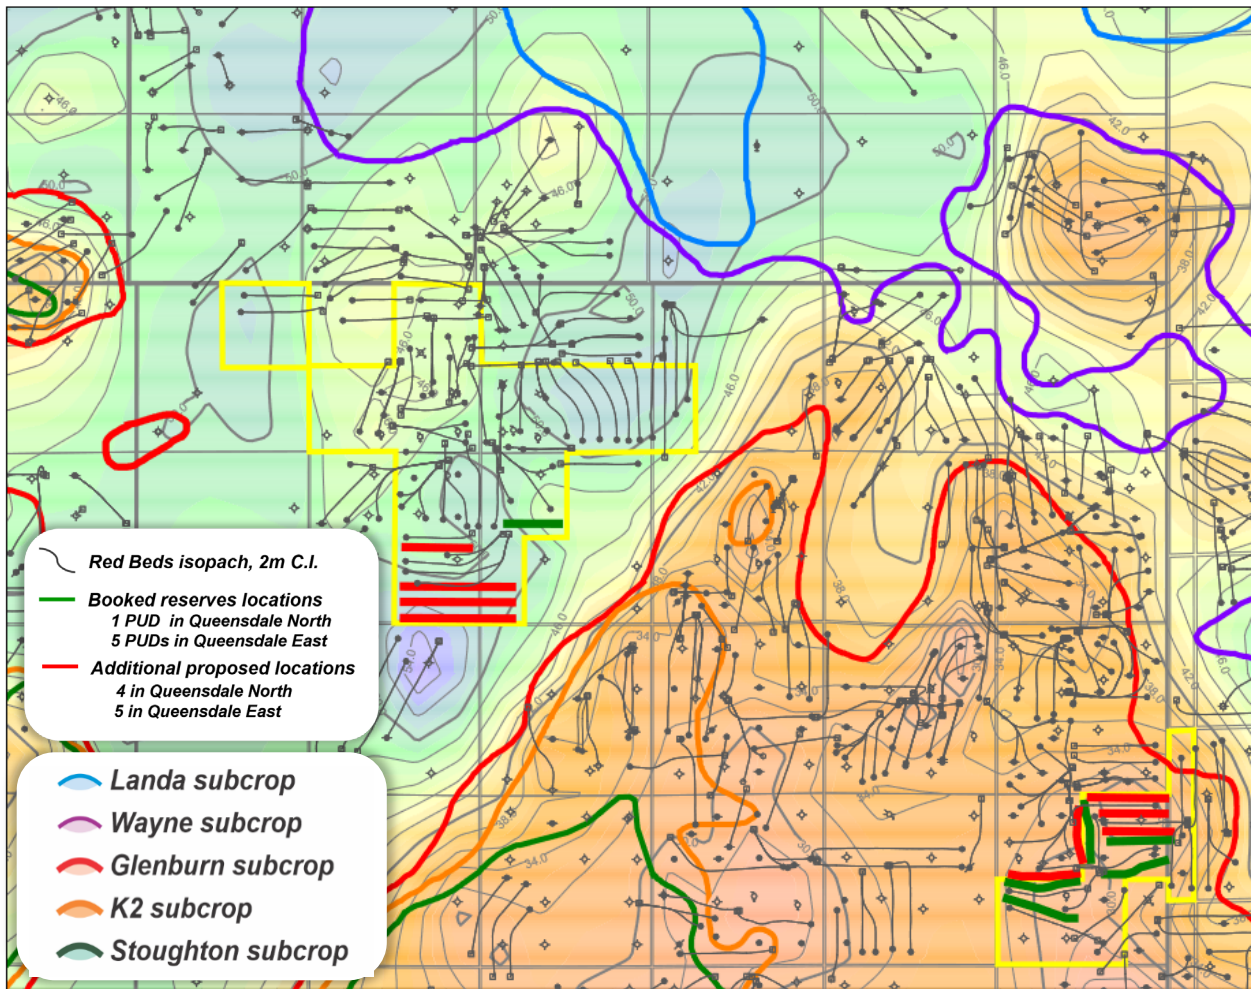

R2

R1W2

R34W1

T7

T6

Queensdale North & East: Lower Watrous to Mississippian Unconformity isopach, 2m contour interval. Booked reserves locations and additional upside locations also shown.